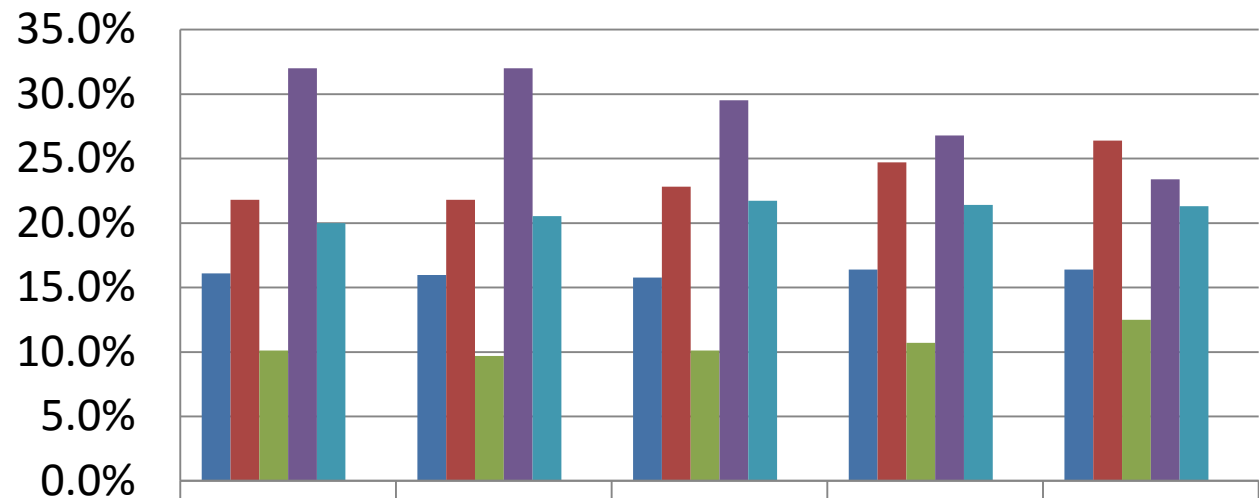

SCC Students' Weekly Work Status

Fall 2012 to Fall 2016

	2012	2013	2014	2015	2016
■ Less than 20 hours	16.1%	16.0%	15.8%	16.4%	16.4%
■ 20 to 39	21.8%	21.8%	22.8%	24.7%	26.4%
■ 40 or more hours	10.1%	9.7%	10.1%	10.7%	12.5%
■ Unemployed, seeking	32.0%	32.0%	29.5%	26.8%	23.4%
■ Unemployed, not seeking	20.0%	20.5%	21.7%	21.4%	21.3%
■ Unknown/Unspecified	0.0%	0.0%	0.1%	0.1%	0.1%